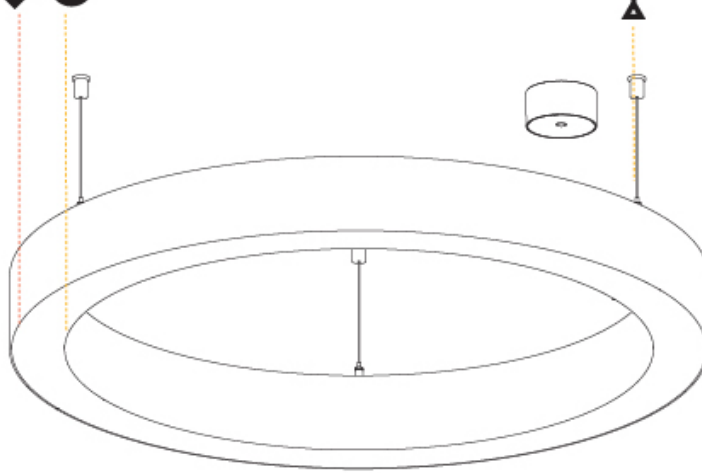

PROJECT	_____
TYPE	_____
SPECIFIER	_____
QUANTITY	_____
DATE	_____

For Color / Finish Chart & Symbology see Appendix or product page downloadable area.

°K

Dimming	DP	DV	
	Phase	0-10V	
Color Temperature	30K	35K	°K
	3000K	3500K	
Diffuser	01	02	D
	Opal	Micro-Prism	
Suspension Cable Color and Length	..05	..10	
	2000	6000	

ORDER-EXAMPLE: °K

L3XXXX- DV 30K 02 01 05

0-10V 3000K Black Opal 2000mm/Trans