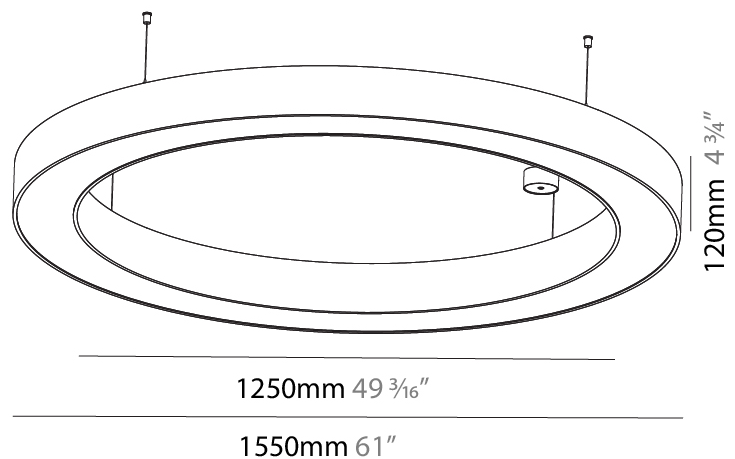

GENERAL

Series: Glorious
Subseries: Glorious
Brand: Prolight
Division: Architectural
Mounting Type: Suspension
Mounting Location: Ceiling
Subcategory: Ambient

PHYSICAL

Shape: Round
Diameter (mm): 1550
Diameter (in): 61
Height (mm): 120
Height (in): 4 ³/₄
Max. Overall Height (mm): 2120
Max. Overall Height (in): 83 ⁷/₁₆
Light Distribution: Direct / Indirect
Weight (kg): 16.737
Weight (lbs): 36.90
Diffuser: PMMA - Opal or Micro-Prism
Fixture Finish: SSR / BKV / CWI / CRY / HAB / UFT / ITA / RUA / FTG / MYG / LOD / PUS / FRO / FUP / KIA / POP / BLS / SPG / MEY / GOH / GUM / CHC / COM / ABZ / JAG / OBR / MOS / ROR
Fixture Material: Aluminum

ELECTRICAL

Lamp Type: LED (Zhaga Standard)
Input Wattage (W): 110
Total Output Wattage (W): 88 / 70.4 (3500K)
Dimming: Non-Dimming / Phase Dimming (120Vac only) / 0-10V Dimming
Driver Included: Yes
Driver Location: Integrated
Driver Type: Constant Current - 120 / 277Vac
Driver Class: Class 2
Input Voltage (V): 120 - 277
Constant Current (MA): 350 / 700/800 (3500K)

LED

Color Temperature (°K): 3000 / 3500 / 4000
Max. Delivered Lumen (lm): 6920 / 7164 / 7310 Direct / 4530 / 4938 / 4790 Indirect
CRI: >80 CRI
Efficiency (%): 68
Lamp Life (hrs): 50000

OPTICAL

RATINGS AND CERTIFICATIONS

Certified By: Certified for North American Standards
IP rating: IP20