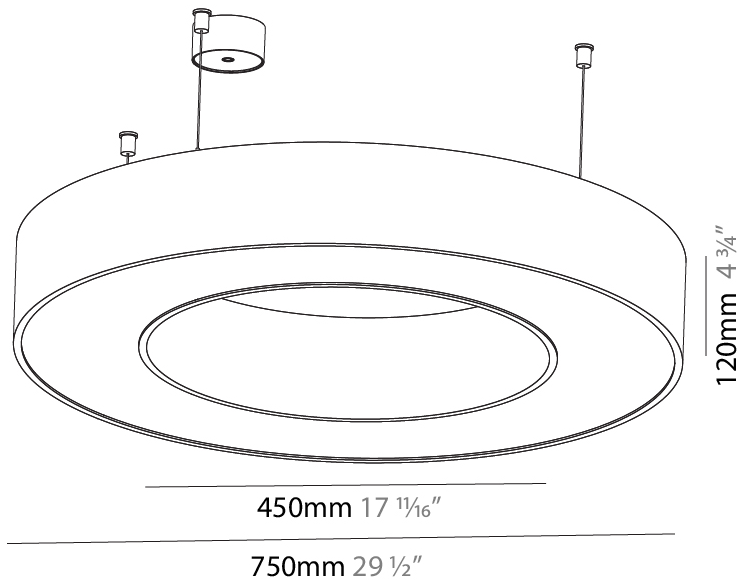

GENERAL

Series: Glorious
Subseries: Glorious
Brand: Prolicht
Division: Architectural
Mounting Type: Suspension
Mounting Location: Ceiling
Subcategory: Ambient

PHYSICAL

Shape: Round
Diameter (mm): 750
Diameter (in): 29 1/2
Height (mm): 120
Height (in): 4 3/4
Max. Overall Height (mm): 2120
Max. Overall Height (in): 83 7/16
Light Distribution: Direct / Indirect
Weight (kg): 7.675
Weight (lbs): 16.9
Diffuser: [PMMA - Opal or Micro-Prism](#)
Fixture Finish: [SSR / BKV / CWI / CRY / HAB / UFT / ITA / RUA / FTG / MYG / LOD / PUS / FRO / FUP / KIA / POP / BLS / SPG / MEY / GOH / GUM / CHC / COM / ABZ / JAG / OBR / MOS / ROR](#)
Fixture Material: Aluminum

ELECTRICAL

Lamp Type: LED (Zhaga Standard)
Input Wattage (W): 45
Total Output Wattage (W): 40 / 32 (3500K)
Dimming: [Non-Dimming / Phase Dimming (120Vac only) / 0-10V Dimming](#)
Driver Included: Yes
Driver Location: Integrated
Driver Type: Constant Current
Driver Class: Class 2
Input Voltage (V): 120 - 277
Constant Current (MA): 350 / 600/400 (3500K)

LED

[Color Temperature (°K): 3000 / 3500 / 4000](#)
Max. Delivered Lumen (lm): 2770 / 2862 / 2920 Direct / 1380 / 1440 / 1470 Indirect
CRI: >80 CRI
Efficiency (%): 71
Lamp Life (hrs): 50000

OPTICAL

RATINGS AND CERTIFICATIONS

Certified By: Certified for North American Standards
IP rating: IP20