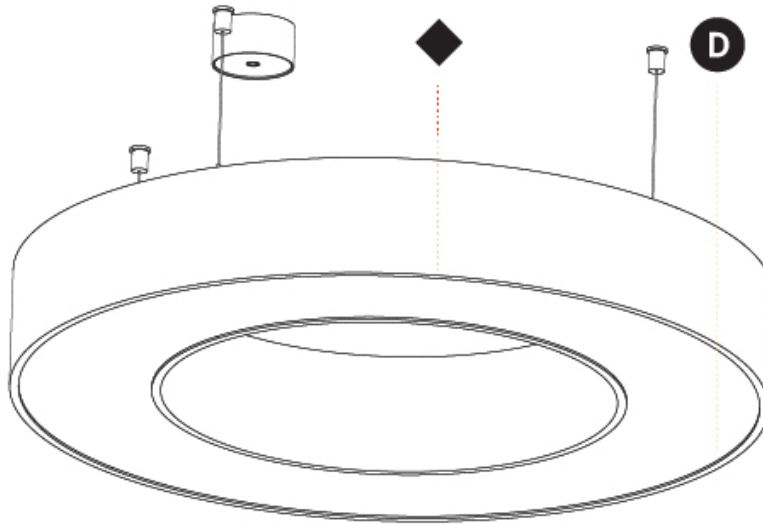

GLORIOUS SUSPENSION

A30297-

PROJECT _____

TYPE _____

SPECIFIER _____

QUANTITY _____

DATE _____